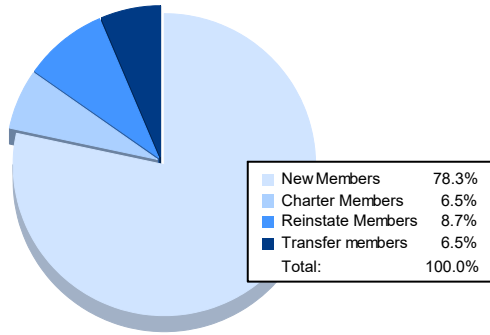

Year	New Clubs	Dropped Clubs	Gain/ Loss Clubs	New Members	Charter Members	Reinstate Members	Transfer Members	Total Member Added	Total Members Dropped	Gain/ Loss Members
2016-2017	1	1	0	136	27	3	2	168	192	-24
2017-2018	0	1	-1	80	0	0	3	83	145	-62
2018-2019	0	1	-1	96	0	2	3	101	131	-30
2019-2020	0	1	-1	53	0	5	1	59	124	-65
2020-2021	0	4	-4	36	3	4	3	46	141	-95
<b>Average</b>	<b>0</b>	<b>2</b>	<b>-1</b>	<b>80</b>	<b>6</b>	<b>3</b>	<b>2</b>	<b>91</b>	<b>147</b>	<b>-55</b>

### Membership Composition June 2021 Cumulative