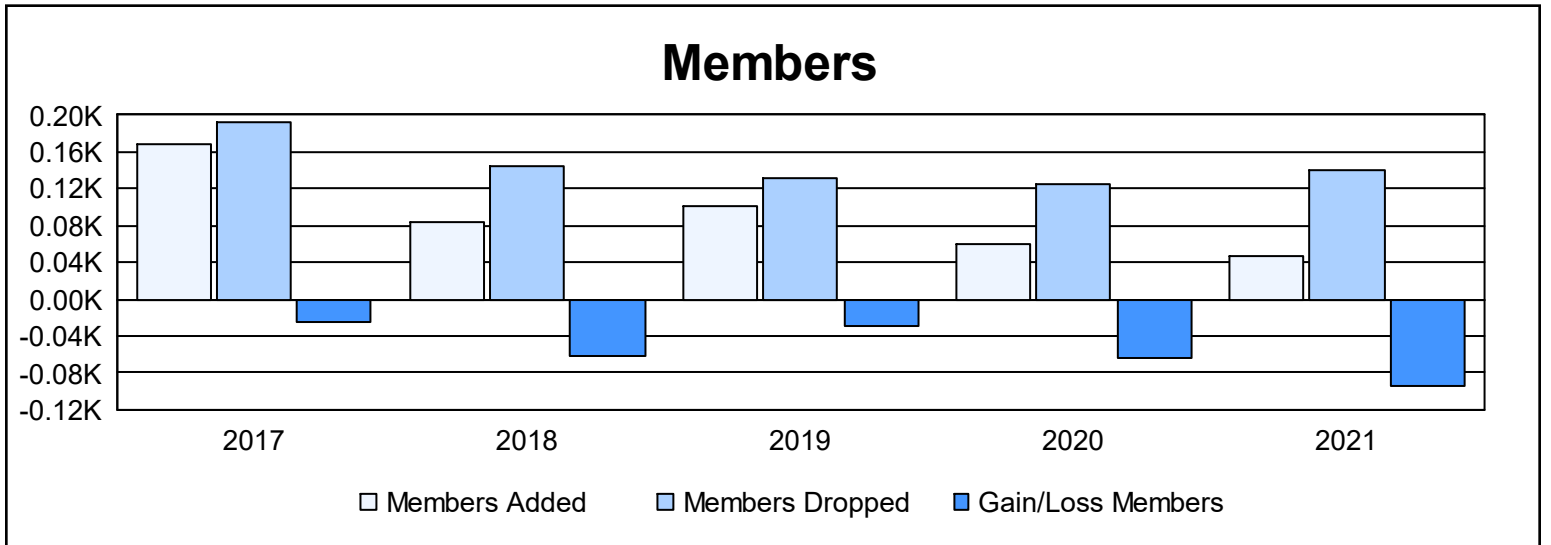

Year	New Clubs	Dropped Clubs	Gain/ Loss Clubs	New Members	Charter Members	Reinstate Members	Transfer Members	Total Member Added	Total Members Dropped	Gain/ Loss Members
2016-2017	1	1	0	136	27	3	2	168	192	-24
2017-2018	0	1	-1	80	0	0	3	83	145	-62
2018-2019	0	1	-1	96	0	2	3	101	131	-30
2019-2020	0	1	-1	53	0	5	1	59	124	-65
2020-2021	0	4	-4	36	3	4	3	46	141	-95
<b>Average</b>	<b>0</b>	<b>2</b>	<b>-1</b>	<b>80</b>	<b>6</b>	<b>3</b>	<b>2</b>	<b>91</b>	<b>147</b>	<b>-55</b>

### Membership Composition June 2021 Cumulative