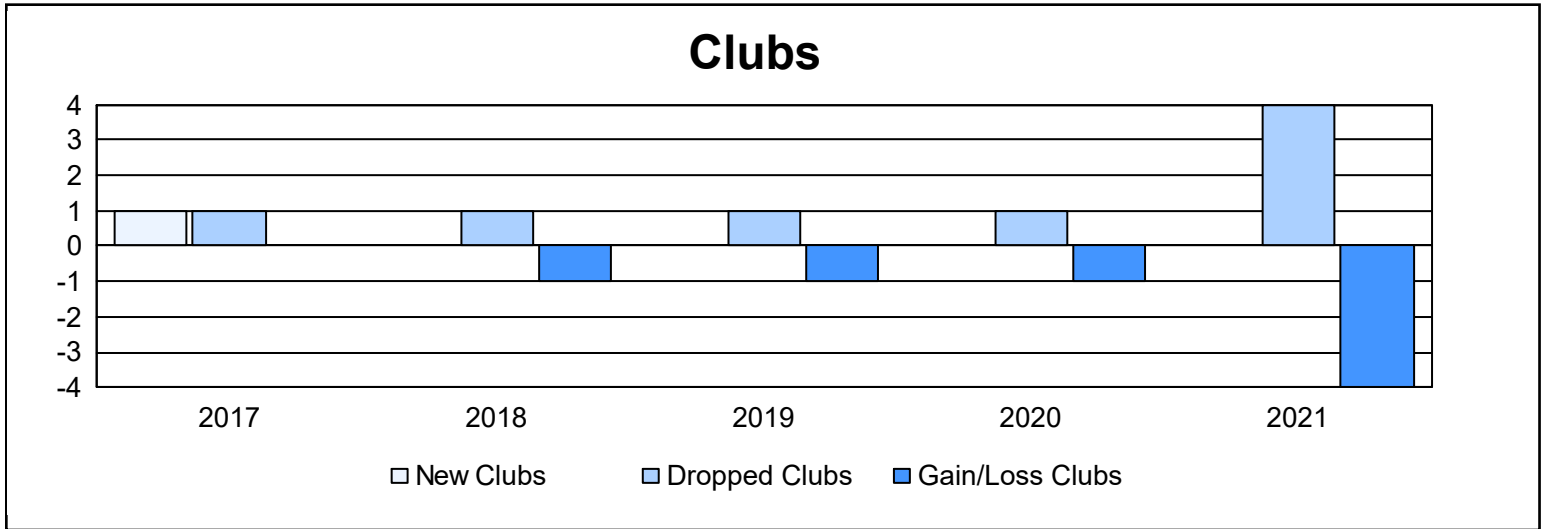

Year	New Clubs	Dropped Clubs	Gain/ Loss Clubs	New Members	Charter Members	Reinstate Members	Transfer Members	Total Member Added	Total Members Dropped	Gain/ Loss Members
2016-2017	1	1	0	136	27	3	2	168	192	-24
2017-2018	0	1	-1	80	0	0	3	83	145	-62
2018-2019	0	1	-1	96	0	2	3	101	131	-30
2019-2020	0	1	-1	53	0	5	1	59	124	-65
2020-2021	0	4	-4	36	3	4	3	46	141	-95
<b>Average</b>	<b>0</b>	<b>2</b>	<b>-1</b>	<b>80</b>	<b>6</b>	<b>3</b>	<b>2</b>	<b>91</b>	<b>147</b>	<b>-55</b>

### Membership Composition June 2021 Cumulative